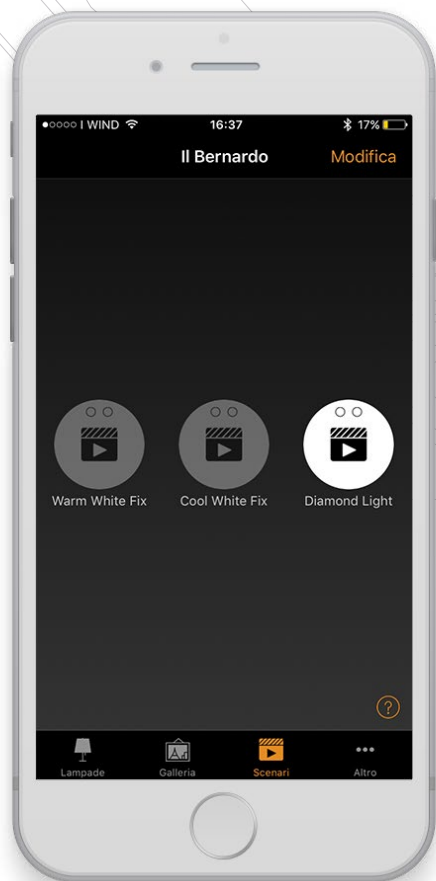

Medium 24°

CRI>90

Dynamic
White

RGB
included

Spined Square
40 Watt - CRI typ. 95

TOTAL LUMINOUS FLOW

4756 Lm

PER CHANNEL FLOW

5460 Lm

PER CHANNEL FLOW

2700 K	2336 Lm
--------	---------

5700 K	2624 Lm
--------	---------

BODY Anodised aluminium

SUPPLY 100-240 V ac (Remote LED driver)

POWER..... 50 Watt

CONTROL SYSTEM..... Casambi / Keys

PROTECTION CLASS..... IP20

CERTIFICATIONS..... CE/RoHS

WEIGHT..... 1000 g

Black

White RAL 9010

Gold

Silver

SPINLED

SpinLed can be controlled manually or via the specific CASAMBI App specific for smartphones and tablets available for both Android and iOS systems.

The App allows you to control a single or group of light(s), directly from your device, in a simple and interactive way.