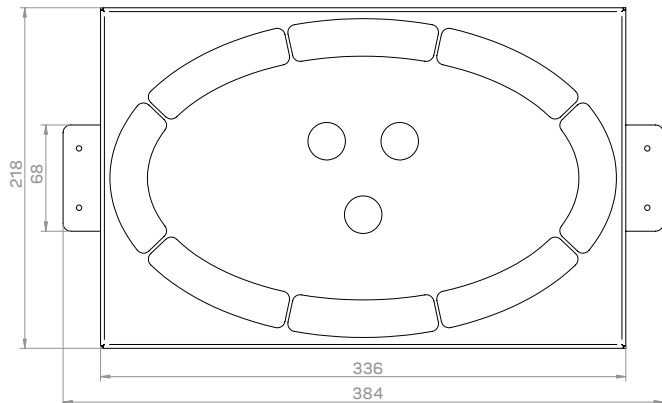

Black

White RAL 9010

Gold

Silver