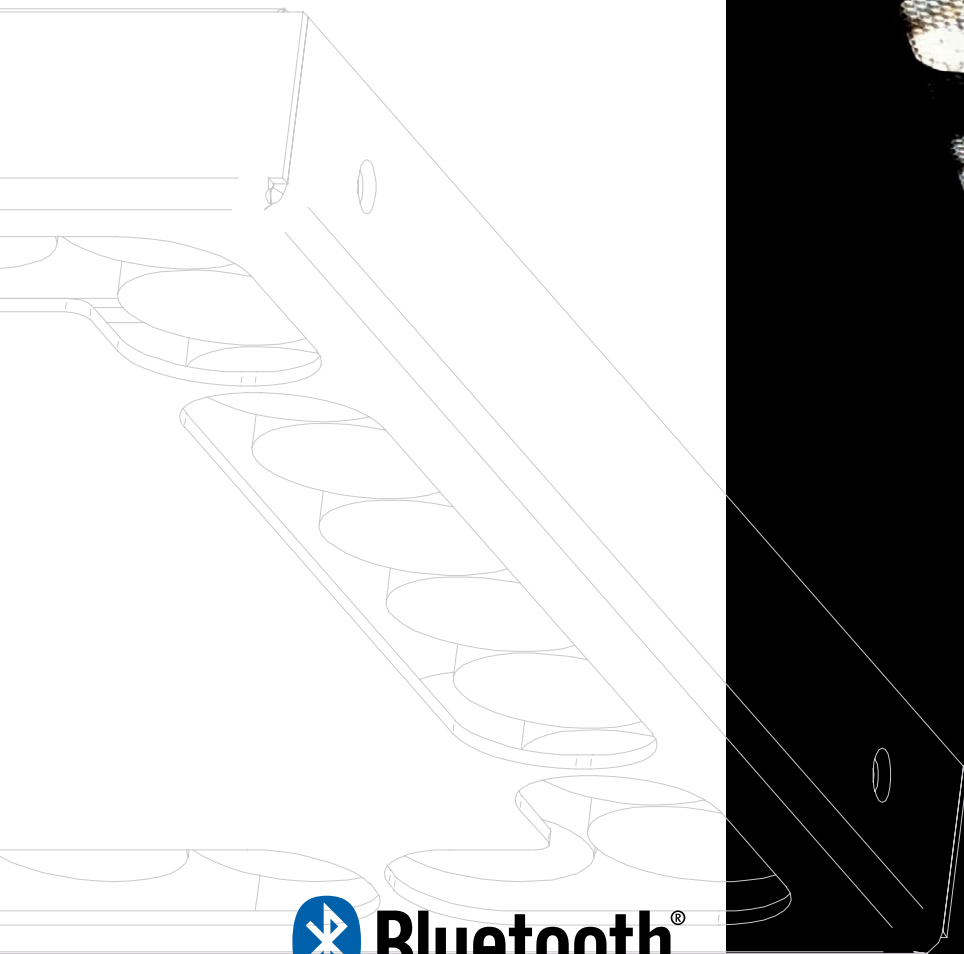

PROTECTION CLASS..... IP20

CERTIFICATIONS..... CE/RoHS

WEIGHT..... 1000 g

Black

White RAL 9010

Gold

Silver

SPINLED

SpinLed can be controlled manually or via the specific CASAMBI App specific for smartphones and tablets available for both Android and iOS systems.

The App allows you to control a single or group of light(s), directly from your device, in a simple and interactive way.