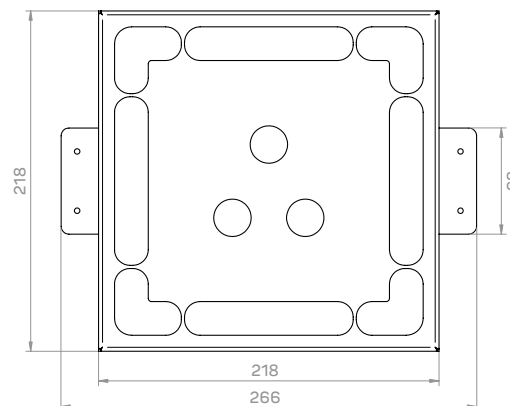

Black

White RAL 9010

Gold

Silver