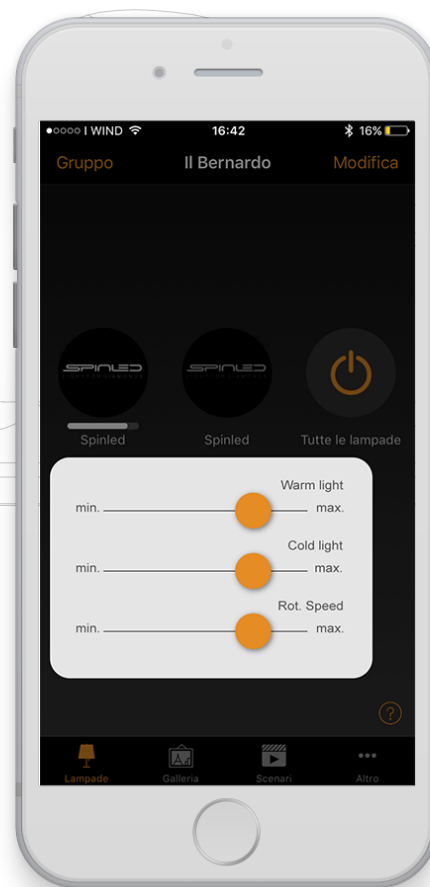

5460 Lm

PER CHANNEL FLOW

2700 K	2336 Lm
--------	---------

5700 K	2624 Lm
--------	---------

BODY Anodised aluminium

SUPPLY 100-240 V ac (Remote LED driver)

POWER..... 50 Watt

CONTROL SYSTEM..... Casambi / Keys

PROTECTION CLASS..... IP20

CERTIFICATIONS..... CE/RoHS

WEIGHT..... 1000 g

Black

White RAL 9010

Gold

Silver

SPINLED

SpinLed can be controlled manually or via the specific CASAMBI App specific for smartphones and tablets available for both Android and iOS systems.

The App allows you to control a single or group of light(s), directly from your device, in a simple and interactive way.